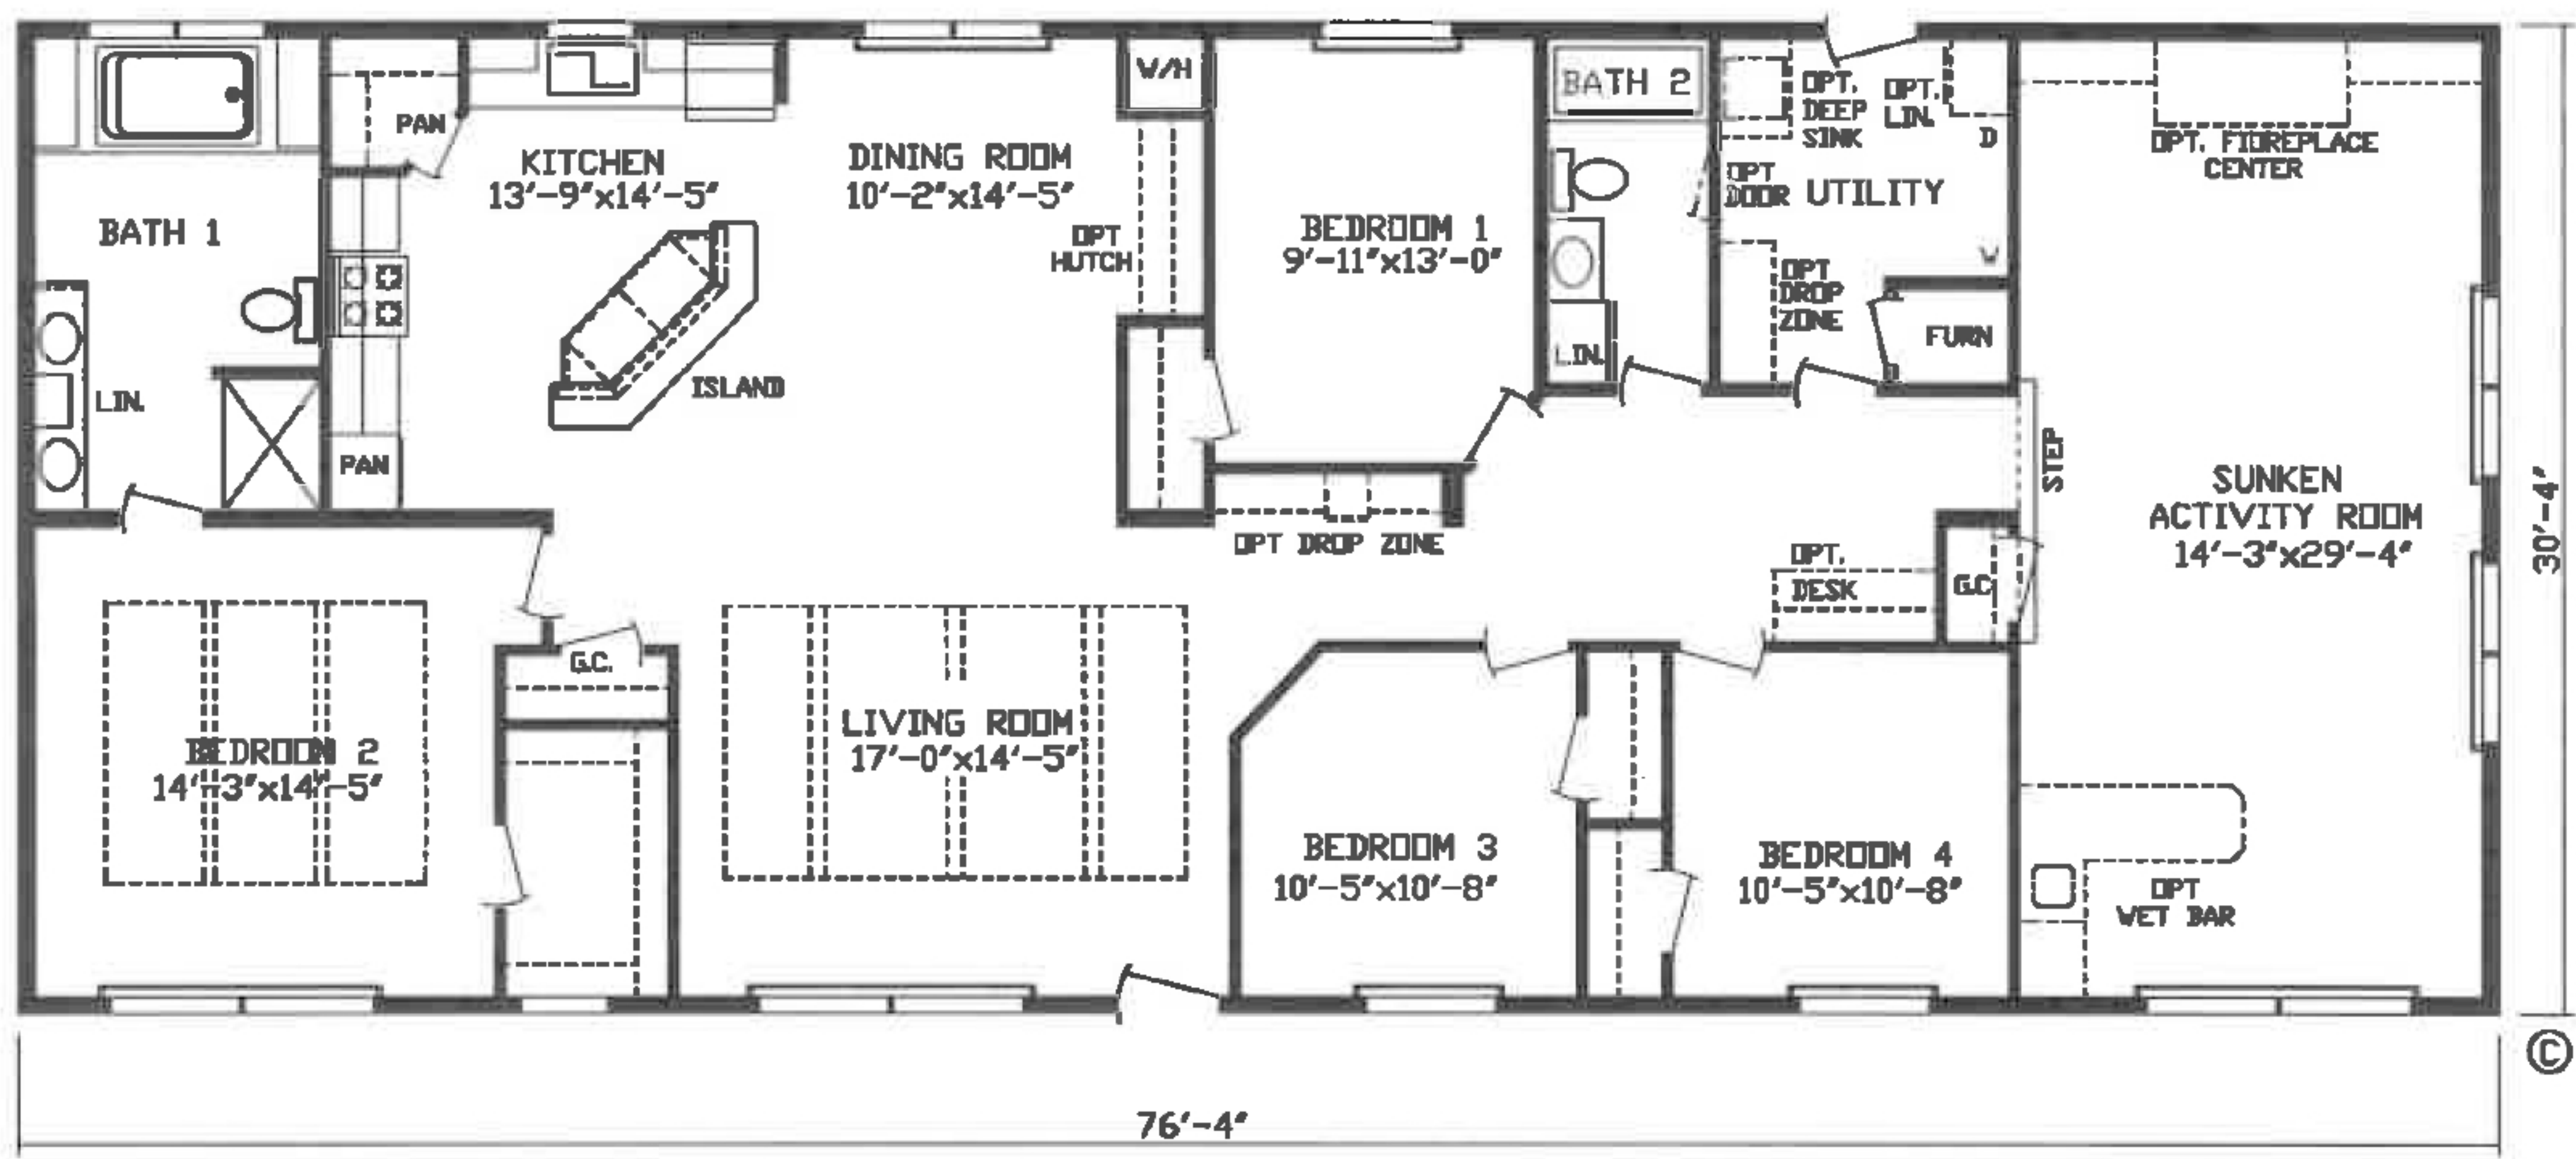

185016

MODEL 8032 4B 2BA CK UTL SHOWCASE

SCALE 3/16"=1'-0" DATE 09/14/17 DRAWN BY JMD

DRAWING NUMBER
185016