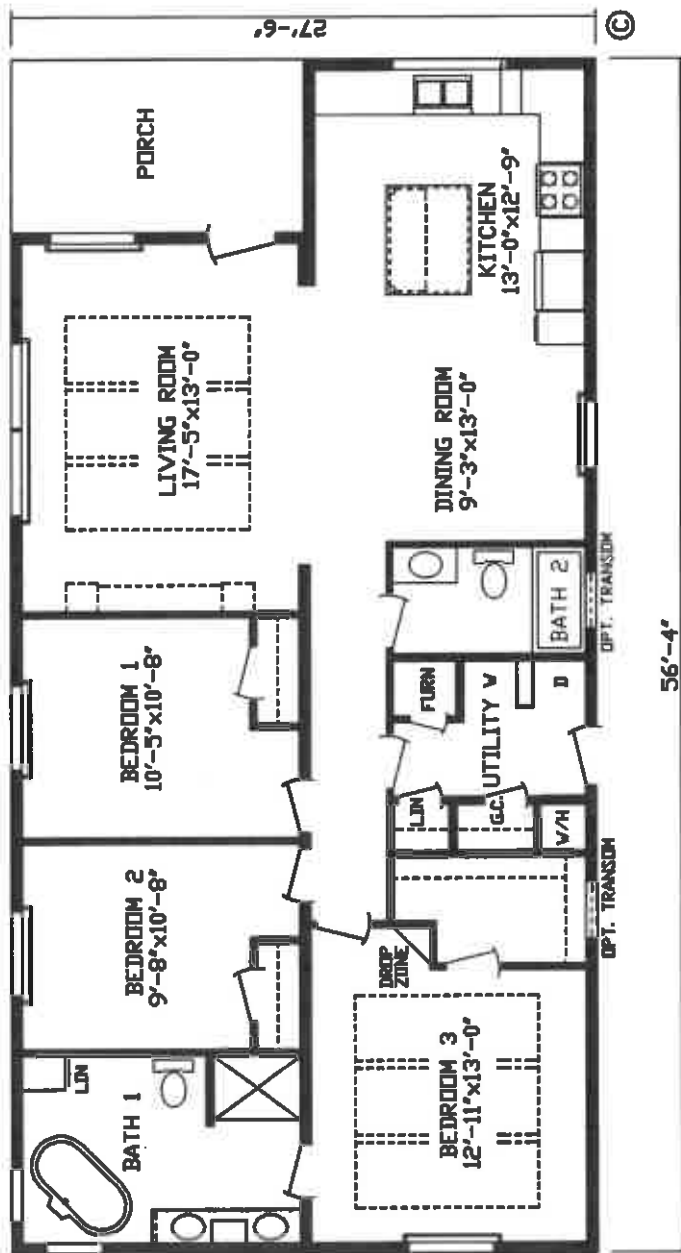

185022

MODEL 6028 3B 2BA FK UTL SHOWCASE

SCALE: 3/16"=1'-0" DATE: 05/16/18 DRAWN BY: JMD

185022