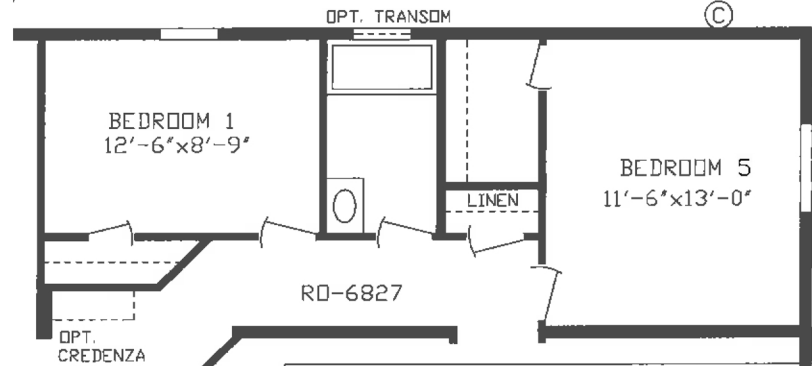

RD-6825

RD-6826

MODEL 8028 4B 2BA CK UTL VELOCITY

SCALE: 3/16"=1'-0" DATE: 05/30/17 DRAWN BY: JMD

DRAWING NUMBER
187002