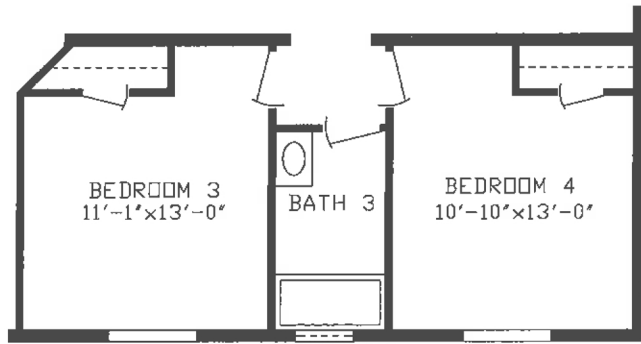

RD-6825

RD-6826

MODEL 8028 4B 2BA CK UTL VELOCITY

SCALE: 3/16"=1'-0" DATE: 05/30/17 DRAWN BY: JMD

DRAWING NUMBER
187002